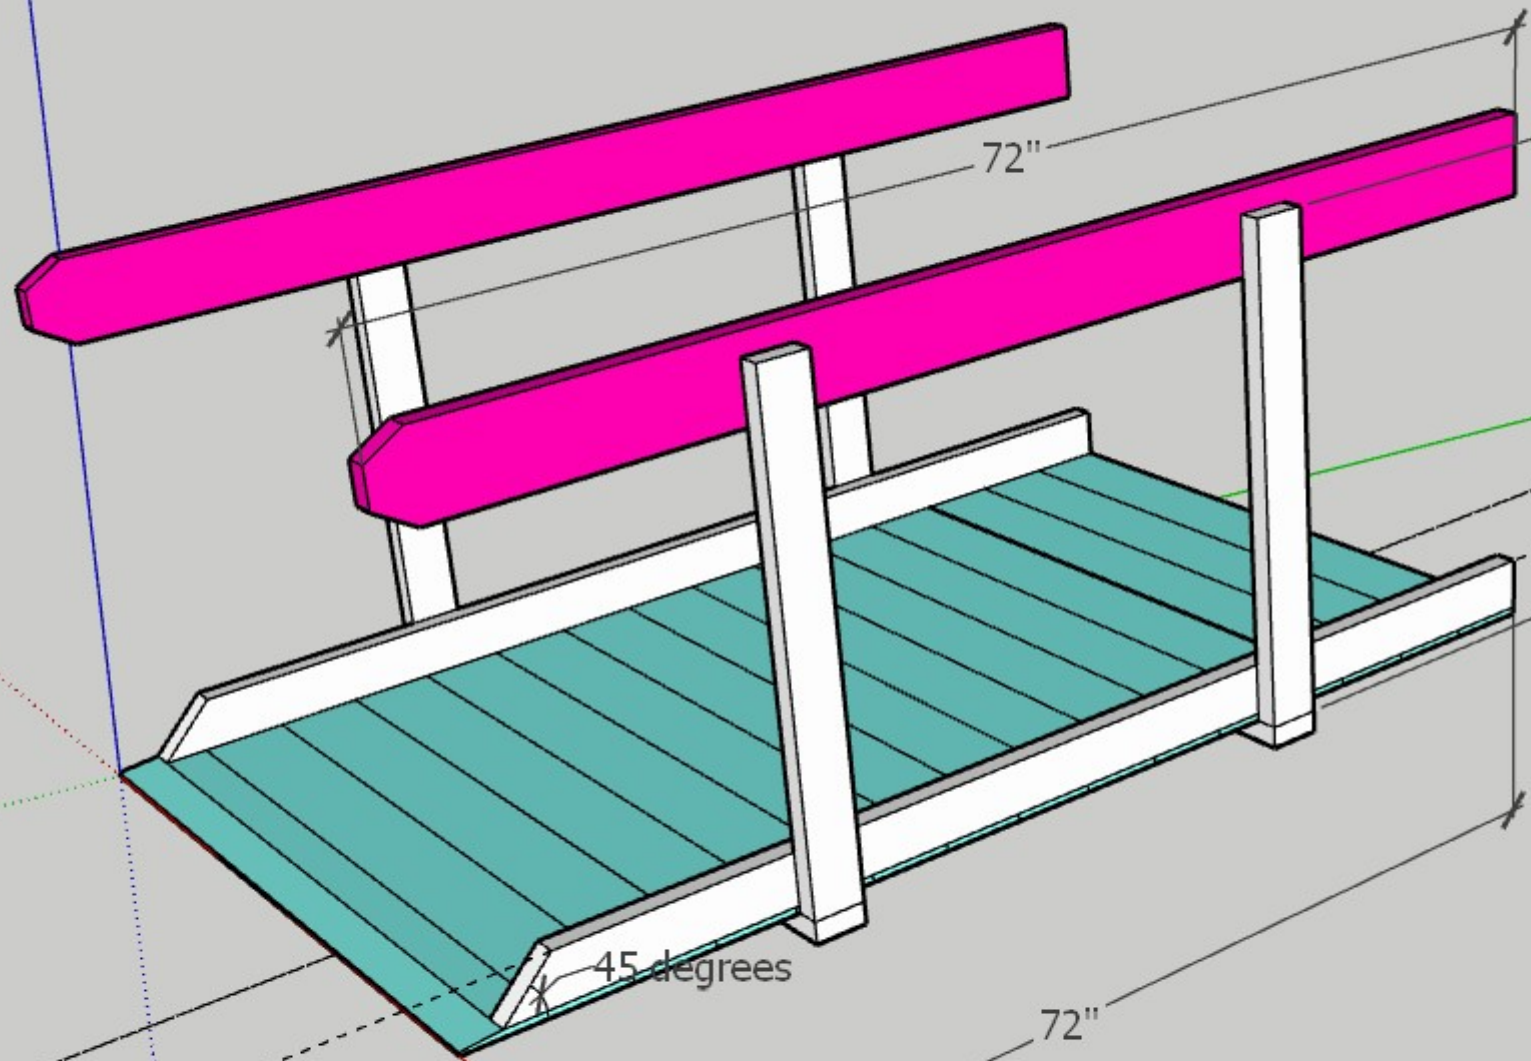

4 ft x 6 ft inverted module  
2 in x 4 in frame

72"

34"

45 degrees

72"